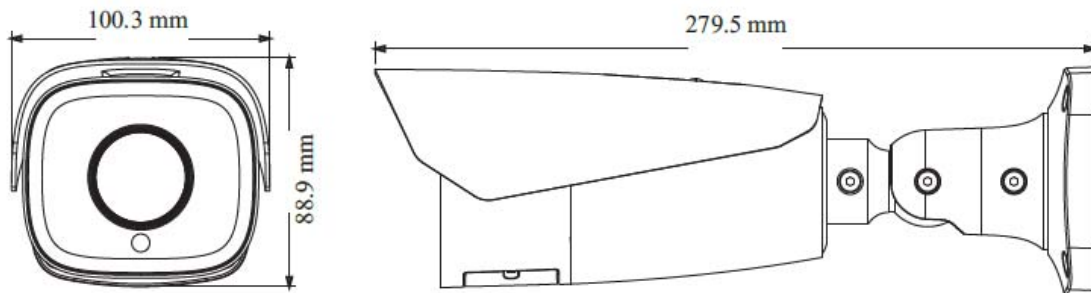

Working Environment	-30°C ~ +60°C, Humidity ≤ 95% RH (non-condensing)
Housing	Vandal-proof IK10-rated Metal Housing / Up to IP67-rated for Weather-resistant Performance
Certifications	CE, FCC, RoHS, UL, BIS

Note: The model numbers/Dimensions/Appearance are subject to change due to up gradation /version variations.

Dimensions

Lookman Electroplast Industries Ltd,

Old No-9, New No-15, 2nd Street Extn, 3rd Main Road, CIT Nagar, Nandanam,
Chennai, Tamil Nadu - 600035, India P h : - 044 6622 2222.